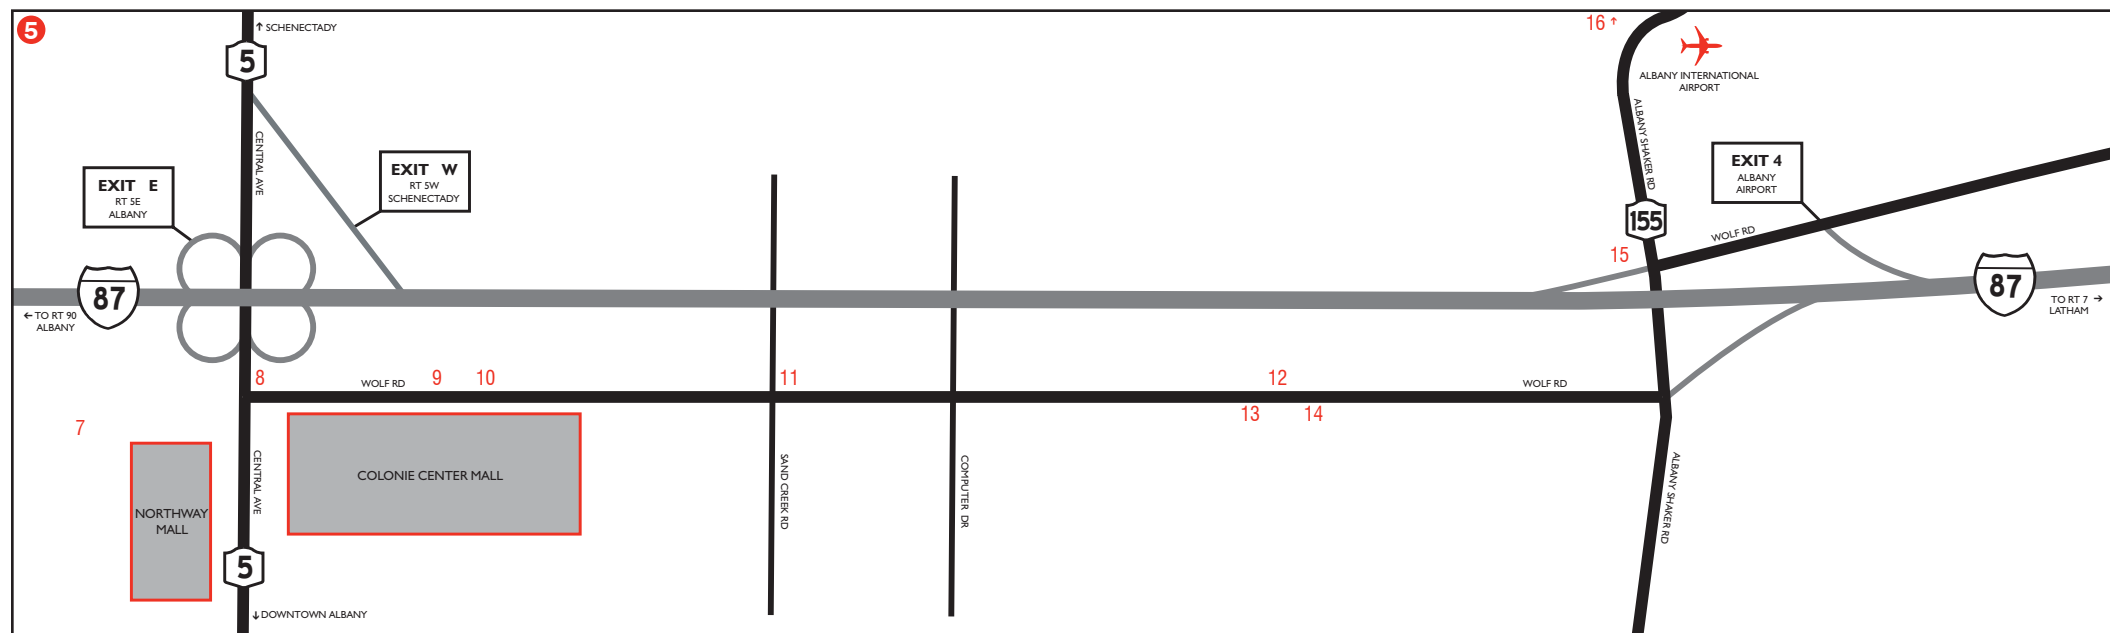

STAPLES - NORTH GREENBUSH
600 N Greenbush Rd, Rensselaer **D5 1**
(518) 283-3039

STAPLES - LATHAM
Latham Farms **K8**
601 Troy-Schenectady Rd, Latham (518) 782-7839

TARGET - COLONIE
Northway Mall **A9**
1440 Central Ave, Albany (518) 489-1112

TARGET - EAST GREENBUSH
625 3rd Ave Ext, Rensselaer **D6 2**
(518) 283-6476

TARGET - LATHAM
Latham Retail Center **J7**
221 Wade Rd Ext, Latham (518) 782-0348

TJ MAXX
Latham Retail Center **J7**
221 Wade Rd Ext, Latham (518) 782-4601

WAL-MART - LATHAM
Latham Farms **K8**
(518) 783-4086

WAL-MART - ALBANY
Crossgates Commons **K2**
141 Washington Ave Ext, Albany (518) 869-4694

WAL-MART SUPERCENTER
279 Troy Rd, E Greenbush **D6 23**
(518) 283-3055

Transportation

ALBANY BUS STATION (GREYHOUND)
34 Hamilton St, Albany **E5 6**
(518) 434-8461

ALBANY INTERNATIONAL AIRPORT (ALB)
737 Albany Shaker Rd, Albany **H7**
(518) 242-2222

RENSSELAER RAIL STATION (AMTRAK)
555 East St, Rensselaer **G6**
(518) 462-5763

Approximate distances:

ALBANY BUS STATION
9 mi, 15 min

ALBANY INT'L AIRPORT
10 mi, 15-20 min

COLONIE CENTER
11 mi, 20 min

CROSSGATES MALL
13 mi, 20-25 min

LATHAM
7 mi, 12 min

STUYVESANT PLAZA
13 mi, 20-25 min

RENSSELAER RAIL STATION
10 mi, 18 min

Directory information was known to be correct at the time of publication. (February 2006) Maps are drawn to approximate scale. Accuracy is not guaranteed.

- **DISC** Offers a Rensselaer discount
- **PDC** Parents Discount Card participating business

A B C D E F G H I J K L

1
2
3
4
5
6
7
8
9