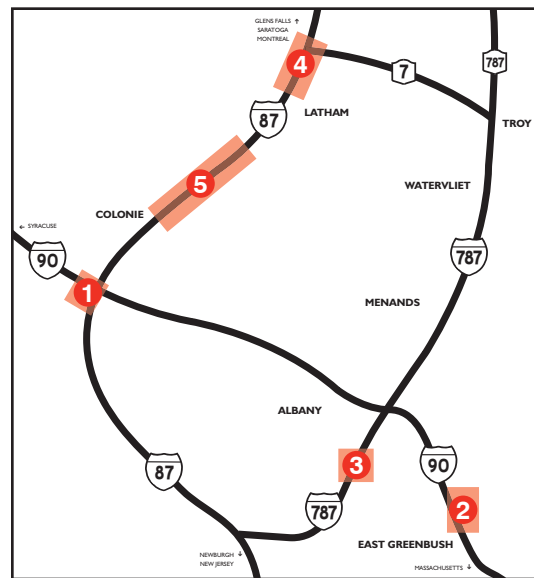

STAPLES - NORTH GREENBUSH
600 N Greenbush Rd, Rensselaer **D5 1**
(518) 283-3039

STAPLES - LATHAM
Latham Farms **K8**
601 Troy-Schenectady Rd, Latham (518) 782-7839

TARGET - COLONIE
Northway Mall **A9**
1440 Central Ave, Albany (518) 489-1112

TARGET - EAST GREENBUSH
625 3rd Ave Ext, Rensselaer **D6 2**
(518) 283-6476

TARGET - LATHAM
Latham Retail Center **J7**
221 Wade Rd Ext, Latham (518) 782-0348

TJ MAXX
Latham Retail Center **J7**
221 Wade Rd Ext, Latham (518) 782-4601

WAL-MART - LATHAM
Latham Farms **K8**
(518) 783-4086

WAL-MART - ALBANY
Crossgates Commons **K2**
141 Washington Ave Ext, Albany (518) 869-4694

WAL-MART SUPERCENTER
279 Troy Rd, E Greenbush **D6 23**
(518) 283-3055

Transportation

ALBANY BUS STATION (GREYHOUND)
34 Hamilton St, Albany **E5 6**
(518) 434-8461

ALBANY INTERNATIONAL AIRPORT (ALB)
737 Albany Shaker Rd, Albany **H7**
(518) 242-2222

RENSSELAER RAIL STATION (AMTRAK)
555 East St, Rensselaer **G6**
(518) 462-5763

Approximate distances:

ALBANY BUS STATION
9 mi, 15 min

ALBANY INT'L AIRPORT
10 mi, 15-20 min

COLONIE CENTER
11 mi, 20 min

CROSSGATES MALL
13 mi, 20-25 min

LATHAM
7 mi, 12 min

STUYVESANT PLAZA
13 mi, 20-25 min

RENSSELAER RAIL STATION
10 mi, 18 min

Directory information was known to be correct at the time of publication. (February 2006) Maps are drawn to approximate scale. Accuracy is not guaranteed.

- **DISC** Offers a Rensselaer discount
- **PDC** Parents Discount Card participating business

A B C D E F G H I J K L

1
2
3
4
5
6
7
8
9