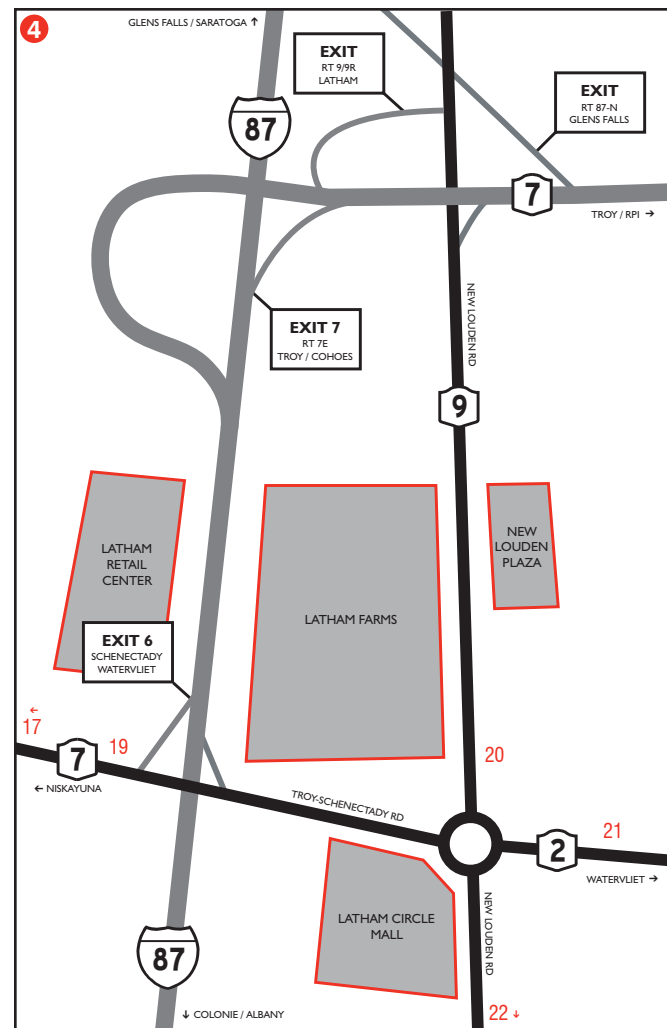

STAPLES - NORTH GREENBUSH
600 N Greenbush Rd, Rensselaer **D5 1**
(518) 283-3039

STAPLES - LATHAM
Latham Farms **K8**
601 Troy-Schenectady Rd, Latham (518) 782-7839

TARGET - COLONIE
Northway Mall **A9**
1440 Central Ave, Albany (518) 489-1112

TARGET - EAST GREENBUSH
625 3rd Ave Ext, Rensselaer **D6 2**
(518) 283-6476

TARGET - LATHAM
Latham Retail Center **J7**
221 Wade Rd Ext, Latham (518) 782-0348

TJ MAXX
Latham Retail Center **J7**
221 Wade Rd Ext, Latham (518) 782-4601

WAL-MART - LATHAM
Latham Farms **K8**
(518) 783-4086

WAL-MART - ALBANY
Crossgates Commons **K2**
141 Washington Ave Ext, Albany (518) 869-4694

WAL-MART SUPERCENTER
279 Troy Rd, E Greenbush **D6 23**
(518) 283-3055

Transportation

ALBANY BUS STATION (GREYHOUND)
34 Hamilton St, Albany **E5 6**
(518) 434-8461

ALBANY INTERNATIONAL AIRPORT (ALB)
737 Albany Shaker Rd, Albany **H7**
(518) 242-2222

RENSSELAER RAIL STATION (AMTRAK)
555 East St, Rensselaer **G6**
(518) 462-5763

Approximate distances:

ALBANY BUS STATION
9 mi, 15 min

ALBANY INT'L AIRPORT
10 mi, 15-20 min

COLONIE CENTER
11 mi, 20 min

CROSSGATES MALL
13 mi, 20-25 min

LATHAM
7 mi, 12 min

STUYVESANT PLAZA
13 mi, 20-25 min

RENSSELAER RAIL STATION
10 mi, 18 min

Directory information was known to be correct at the time of publication. (February 2006) Maps are drawn to approximate scale. Accuracy is not guaranteed.

- **DISC** Offers a Rensselaer discount
- **PDC** Parents Discount Card participating business

A B C D E F G H I J K L

1
2
3
4
5
6
7
8
9