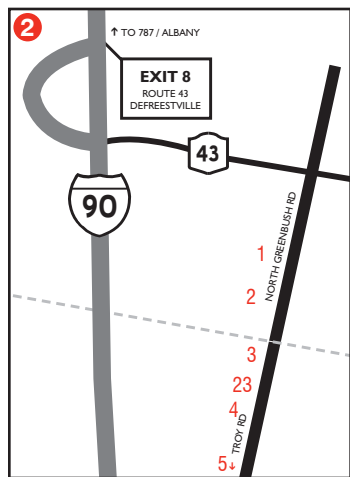

STAPLES - NORTH GREENBUSH
600 N Greenbush Rd, Rensselaer **D5 1**
(518) 283-3039

STAPLES - LATHAM
Latham Farms **K8**
601 Troy-Schenectady Rd, Latham (518) 782-7839

TARGET - COLONIE
Northway Mall **A9**
1440 Central Ave, Albany (518) 489-1112

TARGET - EAST GREENBUSH
625 3rd Ave Ext, Rensselaer **D6 2**
(518) 283-6476

TARGET - LATHAM
Latham Retail Center **J7**
221 Wade Rd Ext, Latham (518) 782-0348

TJ MAXX
Latham Retail Center **J7**
221 Wade Rd Ext, Latham (518) 782-4601

WAL-MART - LATHAM
Latham Farms **K8**
(518) 783-4086

WAL-MART - ALBANY
Crossgates Commons **K2**
141 Washington Ave Ext, Albany (518) 869-4694

WAL-MART SUPERCENTER
279 Troy Rd, E Greenbush **D6 23**
(518) 283-3055

Transportation

ALBANY BUS STATION (GREYHOUND)
34 Hamilton St, Albany **E5 6**
(518) 434-8461

ALBANY INTERNATIONAL AIRPORT (ALB)
737 Albany Shaker Rd, Albany **H7**
(518) 242-2222

RENSSELAER RAIL STATION (AMTRAK)
555 East St, Rensselaer **G6**
(518) 462-5763

Approximate distances:

ALBANY BUS STATION
9 mi, 15 min

ALBANY INT'L AIRPORT
10 mi, 15-20 min

COLONIE CENTER
11 mi, 20 min

CROSSGATES MALL
13 mi, 20-25 min

LATHAM
7 mi, 12 min

STUYVESANT PLAZA
13 mi, 20-25 min

RENSSELAER RAIL STATION
10 mi, 18 min

Directory information was known to be correct at the time of publication. (February 2006) Maps are drawn to approximate scale. Accuracy is not guaranteed.

- **DISC** Offers a Rensselaer discount
- **PDC** Parents Discount Card participating business

A B C D E F G H I J K L

1
2
3
4
5
6
7
8
9