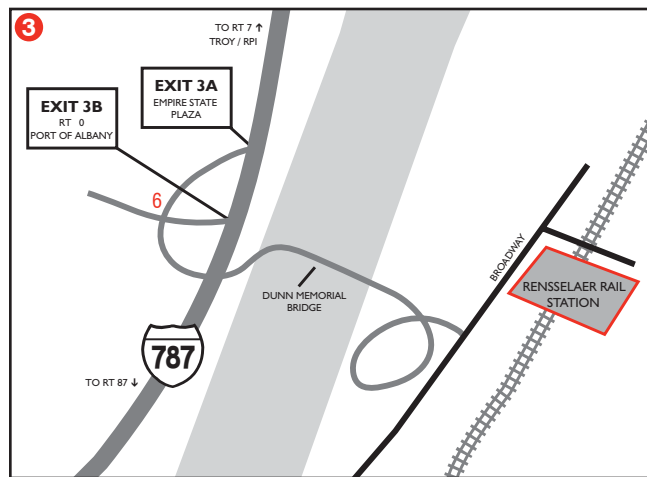

STAPLES - NORTH GREENBUSH
600 N Greenbush Rd, Rensselaer **D5 1**
(518) 283-3039

STAPLES - LATHAM
Latham Farms **K8**
601 Troy-Schenectady Rd, Latham (518) 782-7839

TARGET - COLONIE
Northway Mall **A9**
1440 Central Ave, Albany (518) 489-1112

TARGET - EAST GREENBUSH
625 3rd Ave Ext, Rensselaer **D6 2**
(518) 283-6476

TARGET - LATHAM
Latham Retail Center **J7**
221 Wade Rd Ext, Latham (518) 782-0348

TJ MAXX
Latham Retail Center **J7**
221 Wade Rd Ext, Latham (518) 782-4601

WAL-MART - LATHAM
Latham Farms **K8**
(518) 783-4086

WAL-MART - ALBANY
Crossgates Commons **K2**
141 Washington Ave Ext, Albany (518) 869-4694

WAL-MART SUPERCENTER
279 Troy Rd, E Greenbush **D6 23**
(518) 283-3055

Transportation

ALBANY BUS STATION (GREYHOUND)
34 Hamilton St, Albany **E5 6**
(518) 434-8461

ALBANY INTERNATIONAL AIRPORT (ALB)
737 Albany Shaker Rd, Albany **H7**
(518) 242-2222

RENSSELAER RAIL STATION (AMTRAK)
555 East St, Rensselaer **G6**
(518) 462-5763

Approximate distances:

ALBANY BUS STATION
9 mi, 15 min

ALBANY INT'L AIRPORT
10 mi, 15-20 min

COLONIE CENTER
11 mi, 20 min

CROSSGATES MALL
13 mi, 20-25 min

LATHAM
7 mi, 12 min

STUYVESANT PLAZA
13 mi, 20-25 min

RENSSELAER RAIL STATION
10 mi, 18 min

Directory information was known to be correct at the time of publication. (February 2006) Maps are drawn to approximate scale. Accuracy is not guaranteed.

- **DISC** Offers a Rensselaer discount
- **PDC** Parents Discount Card participating business

A B C D E F G H I J K L

1
2
3
4
5
6
7
8
9