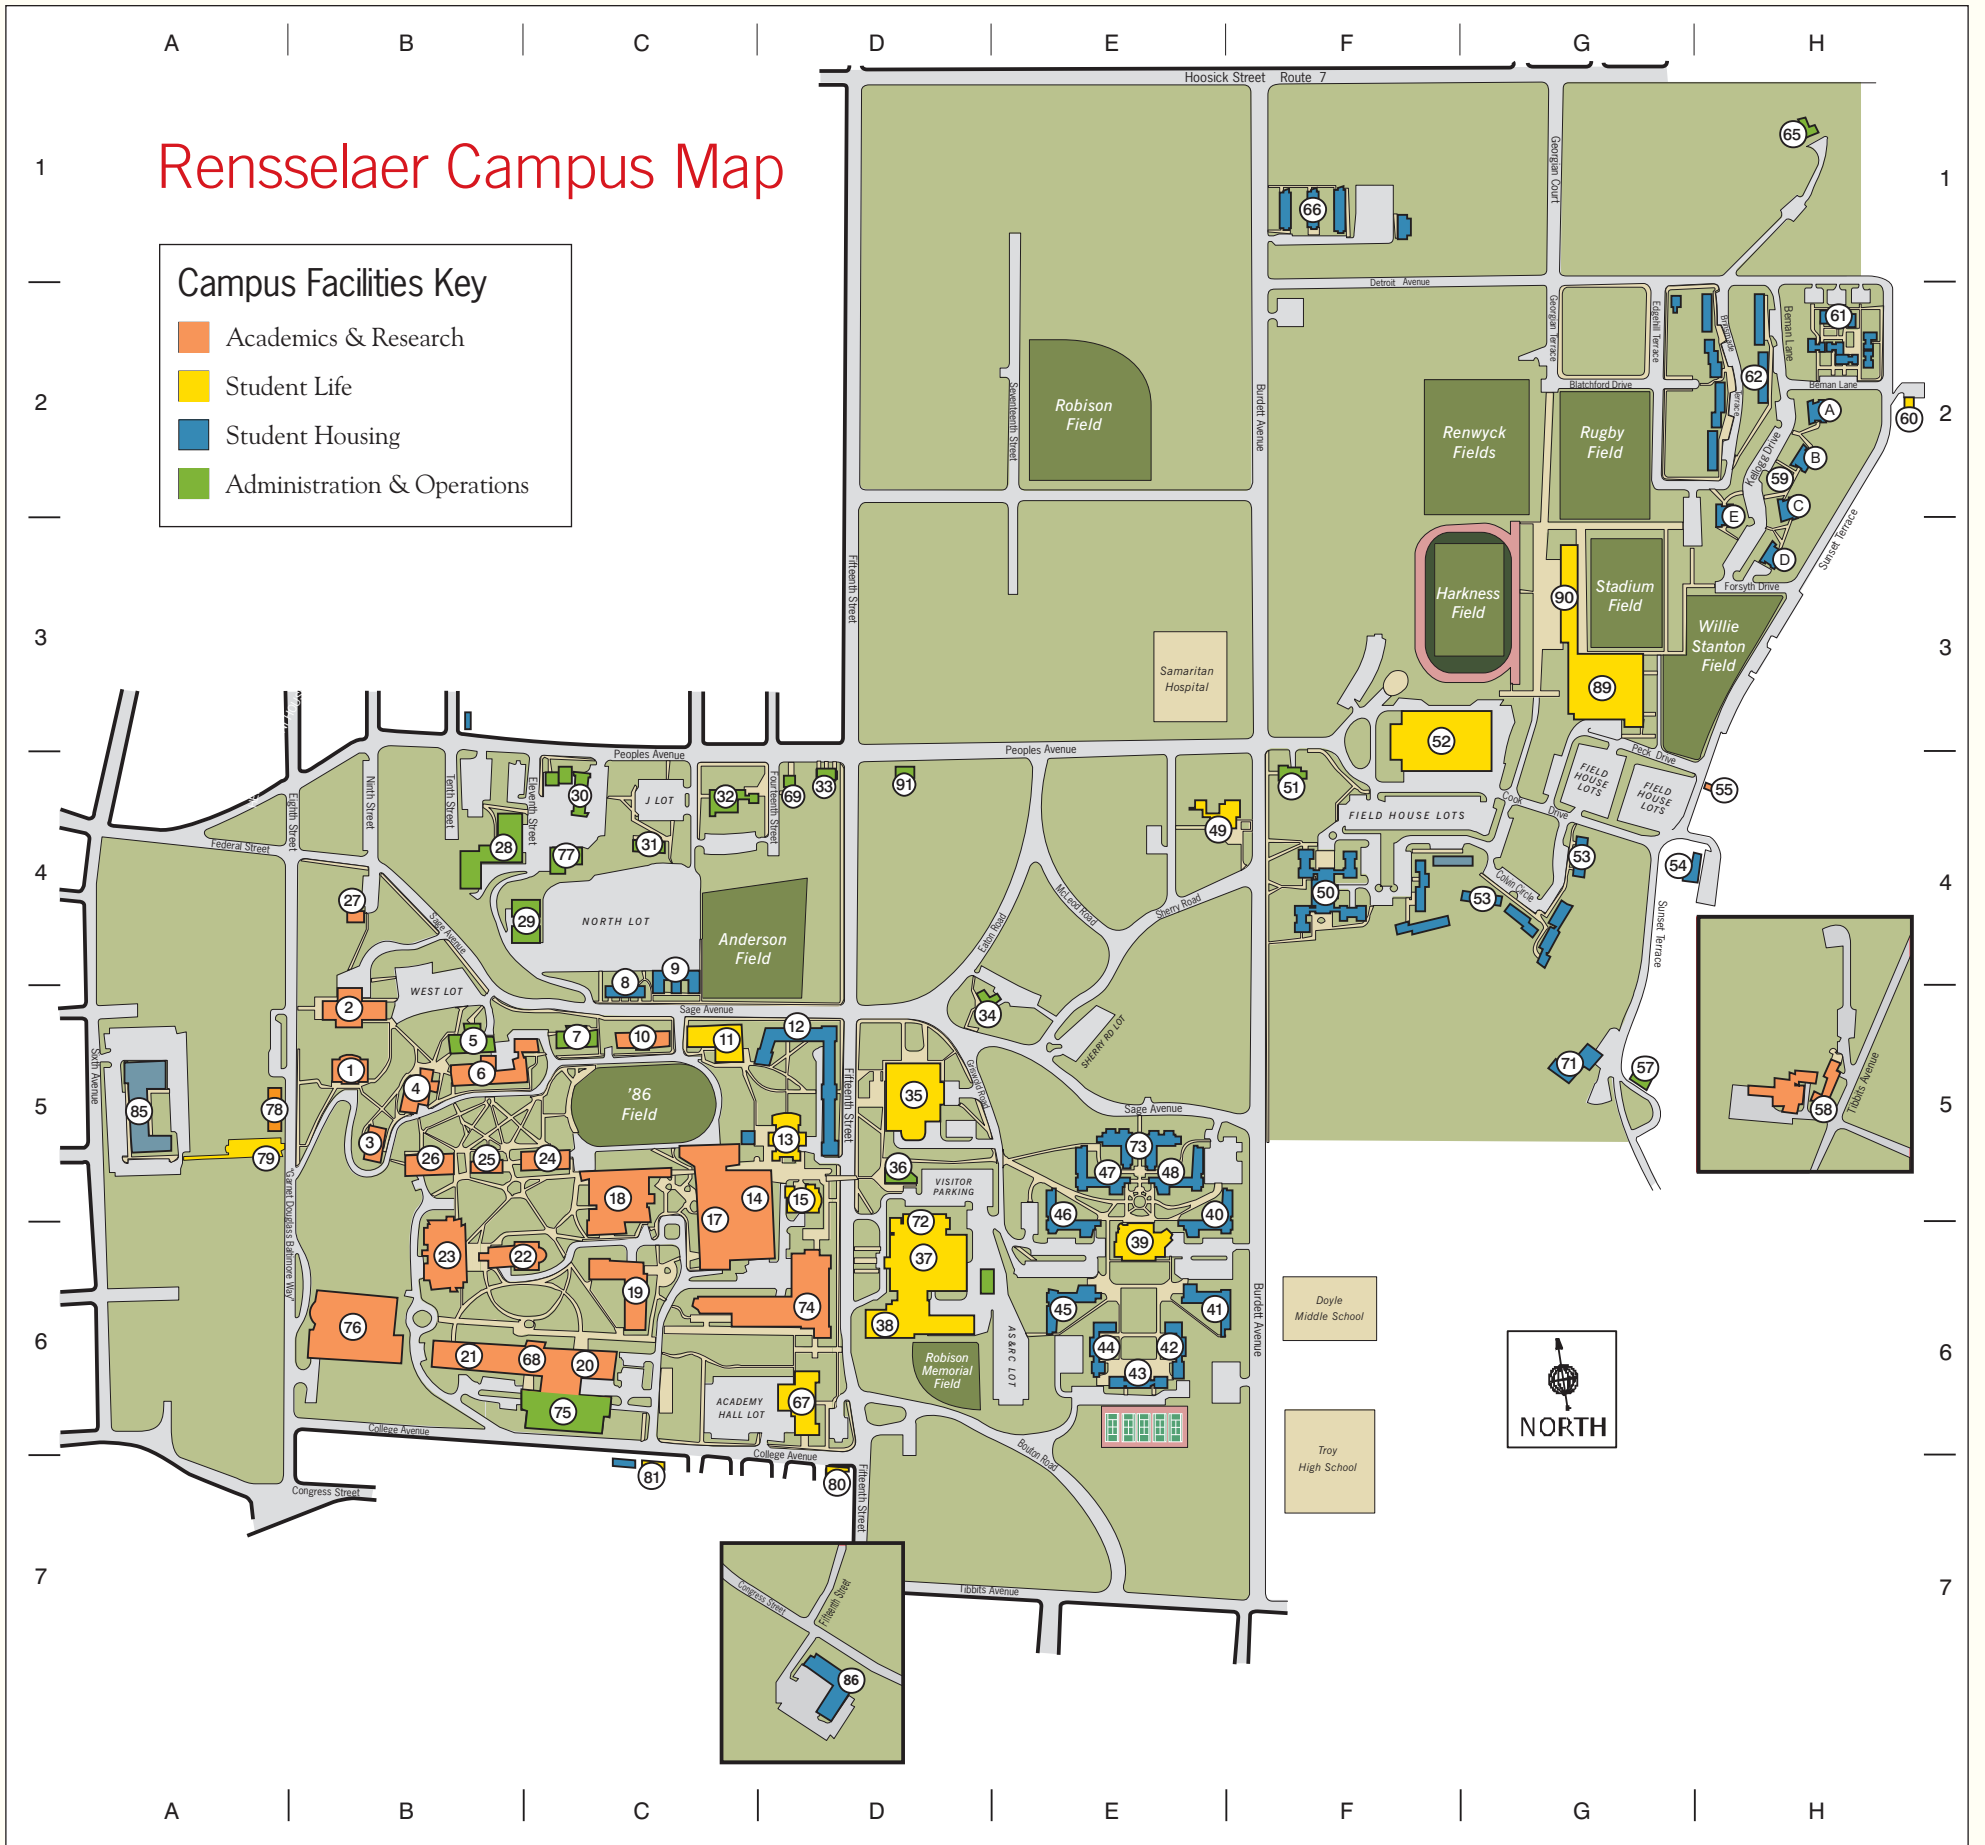

# Rensselaer

- **J-ROWL** Jonsson Rowland Science Center
- **Lally** Lally Hall
- **Libr** Folsom Library
- **LOW** George M. Low Center for Industrial Innovation
- **LRC** Lighting Research Center
- **MATLS** Materials Research Center (MRC)
- **MRC** Materials Research Center
- **NES** Nuclear Engineering & Science Building
- **Pitts** Pittsburgh Building
- **QUAD** Quadrangle Dormitories
- **RAHP** Rensselaer Apartment Housing Project
- **RCKTTS** Ricketts Building
- **Ri** Ricketts Building
- **Rice** Rice Building, Downtown Troy
- **RSDH** Russell Sage Dining Hall
- **RTP** Rensselaer Technology Park
- **RU** Rensselaer Union
- **RUO** Rensselaer Union
- **SA** Russell Sage Laboratory
- **SAGE** Russell Sage Laboratory
- **SC** Johnson Rowland Science Center
- **SV** Service Building
- **Tr** Troy Building
- **TROY** Troy Building
- **UNION** Rensselaer Union
- **VCC** Voorhees Computing Center
- **VIC** Visitors Information Center
- **VORHES** Voorhees Computing Center
- **Wa** Walker Laboratory
- **WALKER** Walker Laboratory
- **WEST** West Hall
- **WH** West Hall