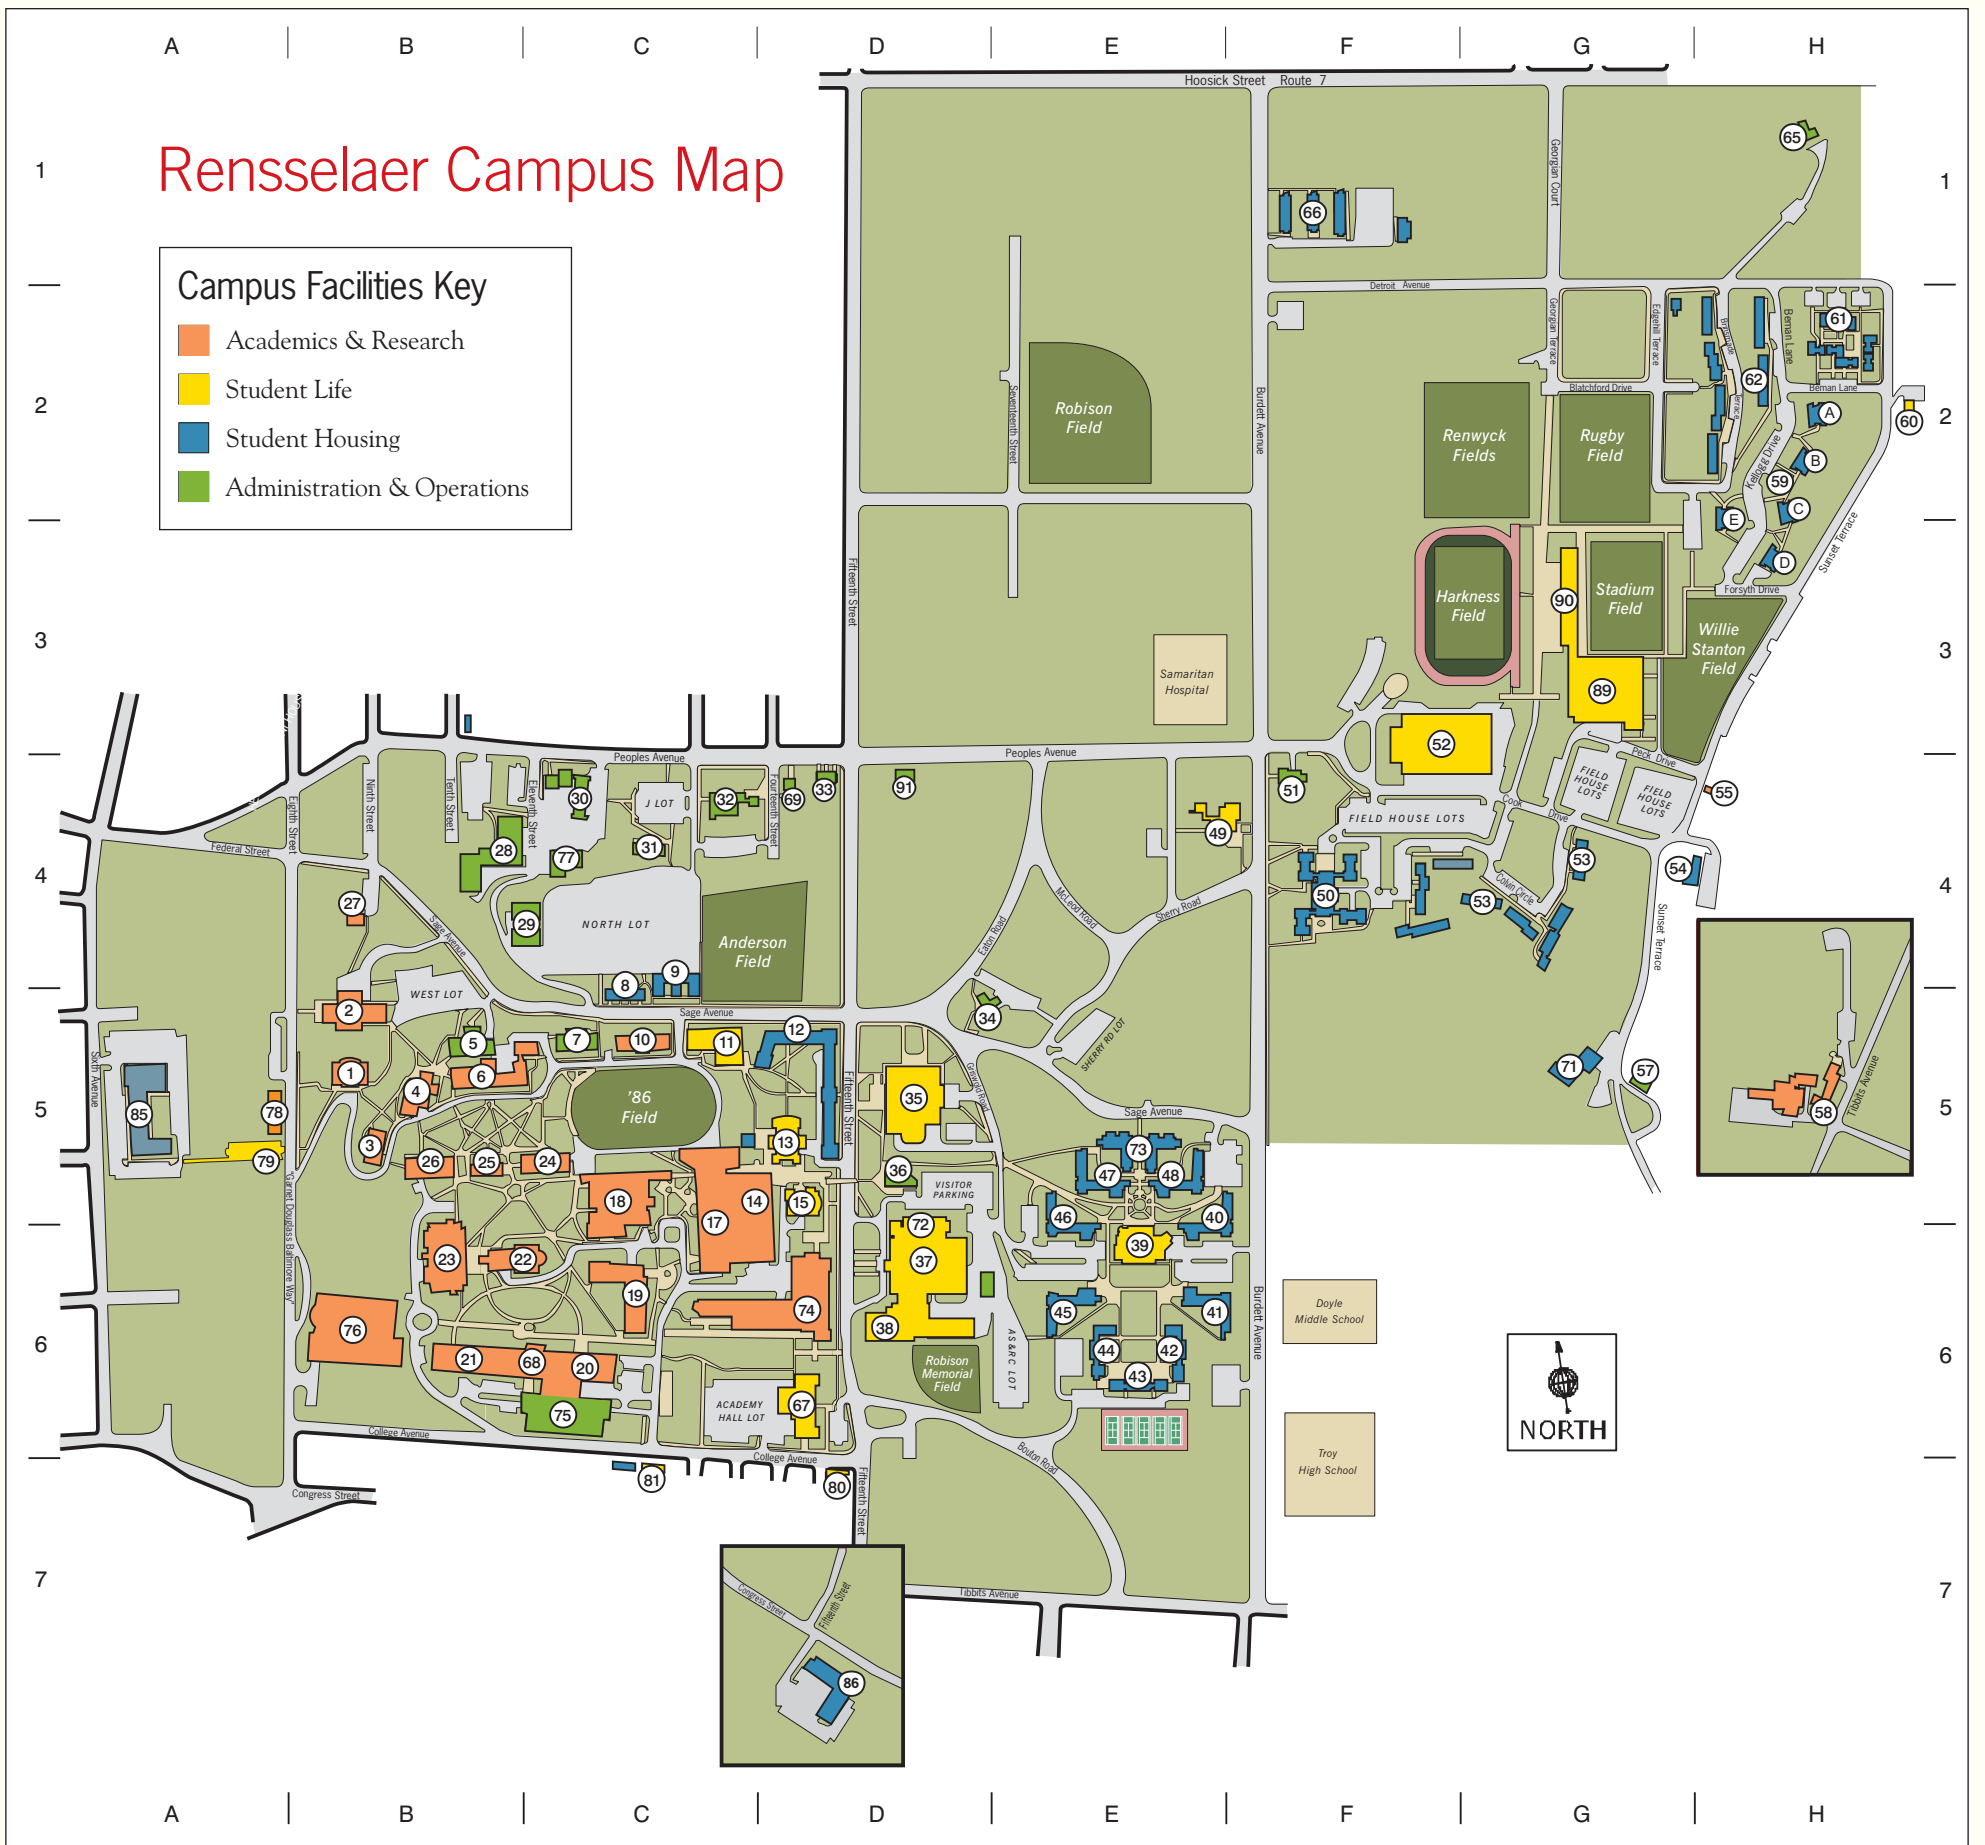

# Rensselaer

- **J-ROWL** Jonsson Rowland Science Center
- **Lally** Lally Hall
- **Libr** Folsom Library
- **LOW** George M. Low Center for Industrial Innovation
- **LRC** Lighting Research Center
- **MATLS** Materials Research Center (MRC)
- **MRC** Materials Research Center
- **NES** Nuclear Engineering & Science Building
- **Pitts** Pittsburgh Building
- **QUAD** Quadrangle Dormitories
- **RAHP** Rensselaer Apartment Housing Project
- **RCKTTS** Ricketts Building
- **Ri** Ricketts Building
- **Rice** Rice Building, Downtown Troy
- **RSDH** Russell Sage Dining Hall
- **RTP** Rensselaer Technology Park
- **RU** Rensselaer Union
- **RUO** Rensselaer Union
- **SA** Russell Sage Laboratory
- **SAGE** Russell Sage Laboratory
- **SC** Johnson Rowland Science Center
- **SV** Service Building
- **Tr** Troy Building
- **TROY** Troy Building
- **UNION** Rensselaer Union
- **VCC** Voorhees Computing Center
- **VIC** Visitors Information Center
- **VORHES** Voorhees Computing Center
- **Wa** Walker Laboratory
- **WALKER** Walker Laboratory
- **WEST** West Hall
- **WH** West Hall